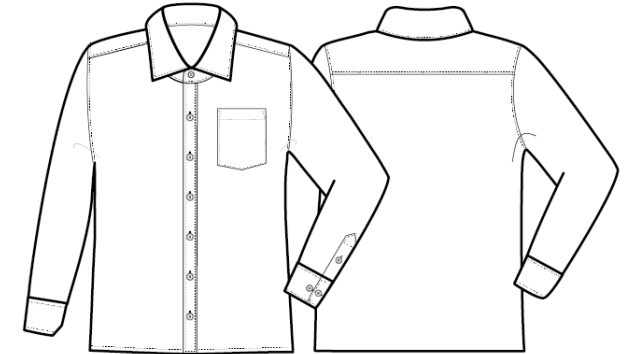

PR200 Men's Long Sleeve Poplin Shirt

Description

A men's long sleeve Poplin shirt available in 27 colours. This classic work shirt has a stiffened formal cut collar and a left chest open mitred pocket. The long sleeve style has button fastened cuffs, making for a smart and stylish shirt.

Product Features:

- Formal collar styling
- Left chest open Mitred pocket
- Two button adjustable cuff

Available In:

14.5, 15, 15.5, 16, 16.5, 17, 17.5, 18, 18.5, 19, 20*, 21*, 22*, 23*

Certifications:

Colours:

Colour	Pantone	C	M	Y	K	Colour	Pantone	C	M	Y	K
Aqua	344c	32	0	30	0	Navy	533c	95	72	15	67
Aubergine	7449c	65	98	21	83	Orange	172c	0	73	87	0
Black	Black c	0	0	0	100	Pink	670c	1	17	0	0
Bottle	7736c	56	0	58	78	Purple	7447c	77	85	6	18
Brown	4975c	36	84	59	85	Red	201c	7	100	68	32
Burgundy	209c	20	97	40	58	Rich Violet	7677c	68	78	0	0
Dark Grey	425c	52	29	30	78	Royal	7686c	100	73	0	0
Emerald	7728c	93	0	75	55	Sapphire	2144c	95	53	0	0
Hot Pink	215c	66	100	26	24	Silver	429c	21	11	9	23
Khaki	7536c	11	13	30	32	Steel	Cool grey 11c	44	34	22	77
Light Blue	2707c	20	6	0	0	Turquoise	7703c	79	2	10	11
Lilac	2085c	9	16	0	0	White	White	0	0	0	0
Lime	2302c	33	7	74	5						
Mid Blue	2135c	62	39	0	0						
Natural	4755c	3	16	20	9						

Fabric:

65% Polyester, 35% Cotton Poplin, 105gsm.

Suggested Decoration:

Screen Print, Transfer Print, Embroidery

Country of Origin:

Bangladesh

Commodity Code:

6205300000

Features:

Wash Care:

Carton Information:

Sizes	Carton	Pack	SKU's	Carton Weight	Carton Dimintions
14.5"-17.5"	36	6	189	8.3kg	60cmx61cmx24cm
18"-19"	12	3	81	3.7kg	60cmx61cmx24cm
20" 22" B&W	12	3	6	3.7kg	60cmx61cmx24cm
20"-23"	6	2	50	5.2kg	60cmx61cmx24cm

Garment Sizes:

Collar"	14½	15	15½	16	16½	17	17½	18	18½	19	20	21	22	23
Collar cm	37	38	39.5	41	42	43	44.5	46	47	48	50	52	54	56
Chest to fit"	34	36	38	40	42	44	46	48	50	52	54	58	62	66
Chest to fit cm	87	92	96	102	107	111	117	122	127	132	137	147	157	167
Chest actual cm	109	114	119	124	129	134	139	144	149	154	159	169	179	189
Call size	S	S/M	M	M/L	L	L/XL	XL	XL/2XL	2XL	2XL/3XL	3XL	4XL	5XL	6XL
Back length cm	77	77	78	78	79	79	79	80	80	81	81	82	82	83